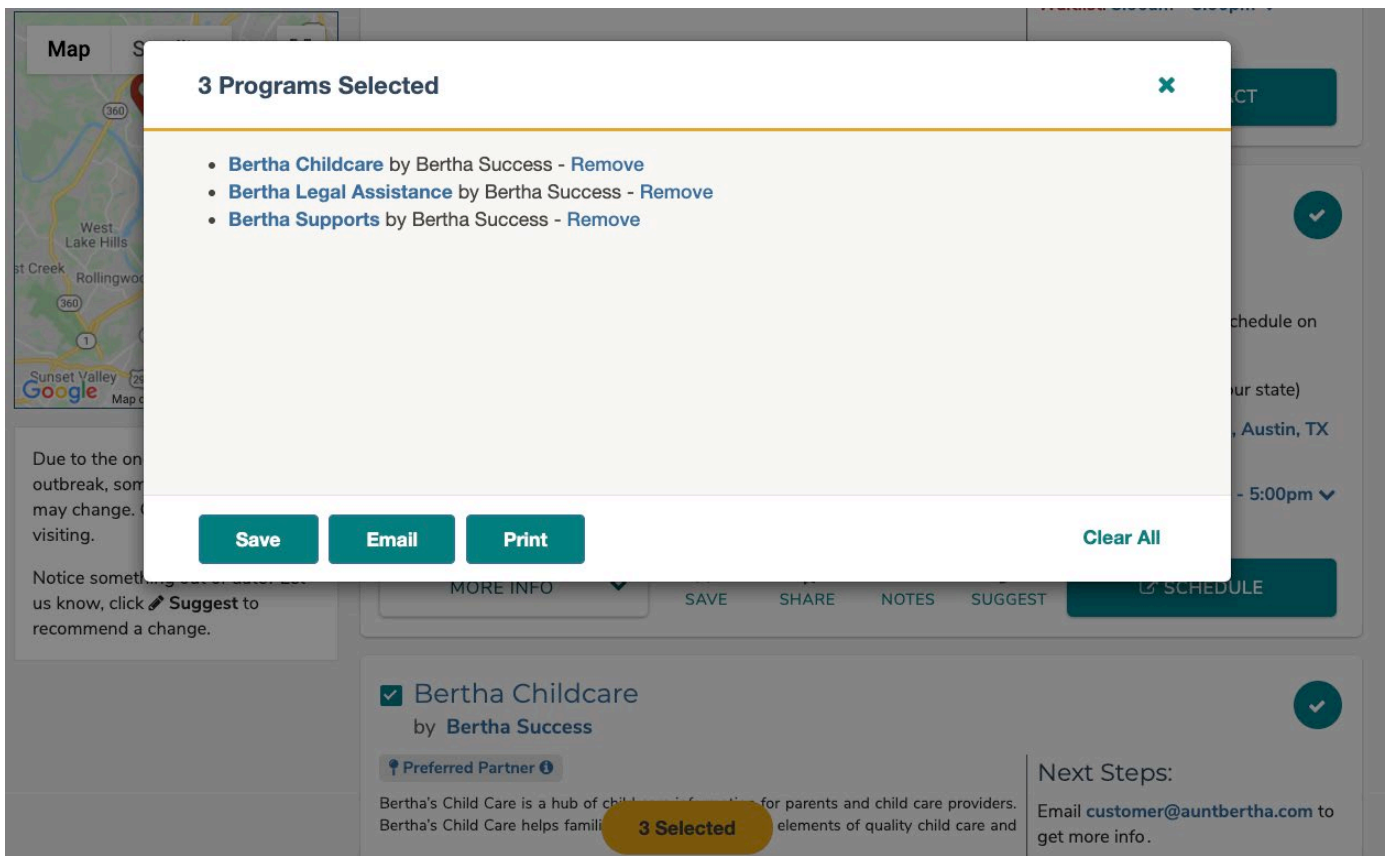

To Connect or make a Referral, the user would click on the program link to access the Connect button, and make the referral from the Program page.

We hope you find this new tool helpful as you continue to Connect the people you're serving to programs that can help!